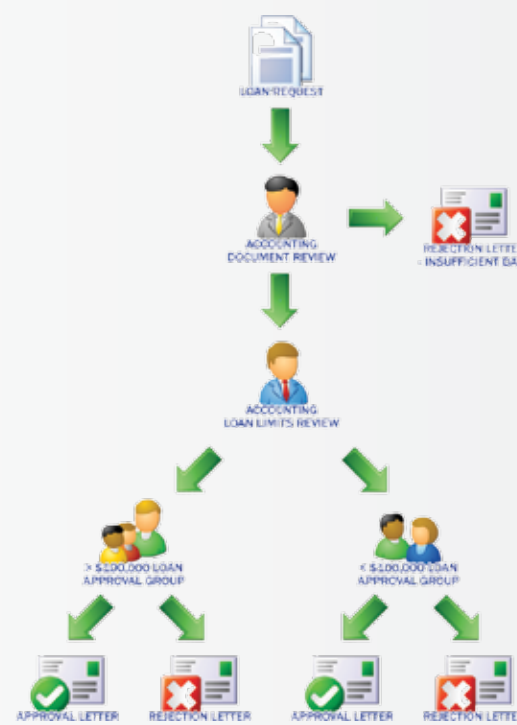

Visit DigitechSystems.com/products/papervision-enterprise/

EFFICIENCY **NOW**

CONTROL **NOW**

MONEY **NOW**